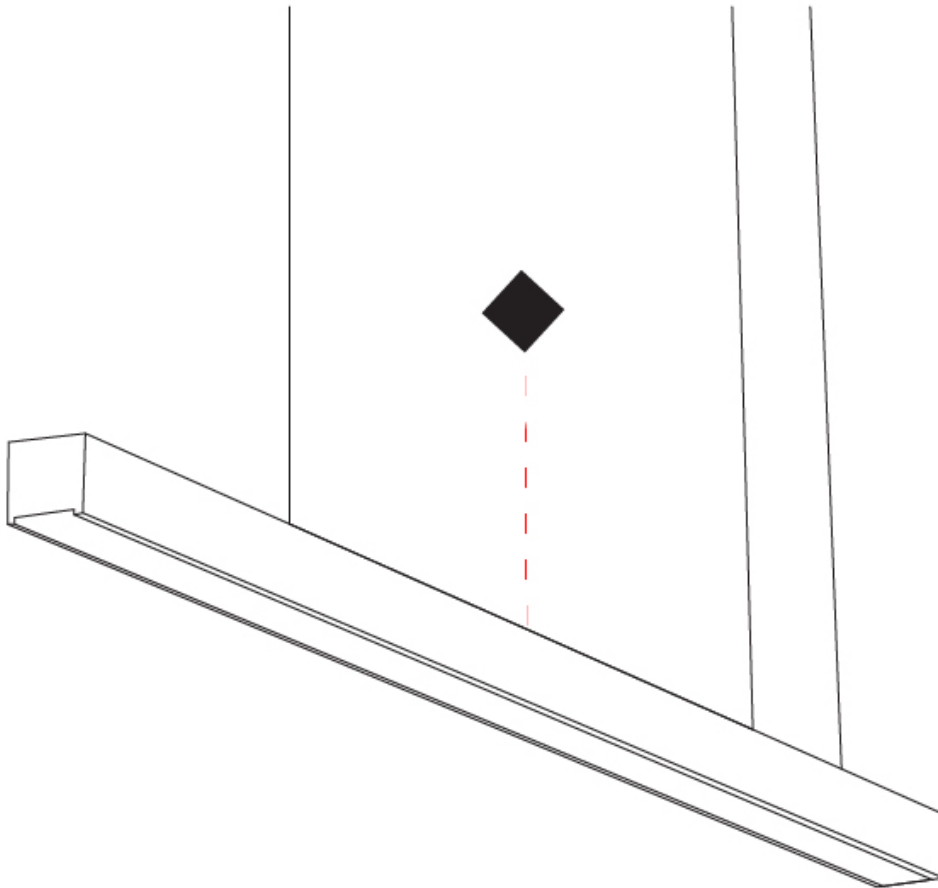

LED60 SUSPENSION

D71018-

PROJECT
TYPE
SPECIFIER
QUANTITY
DATE