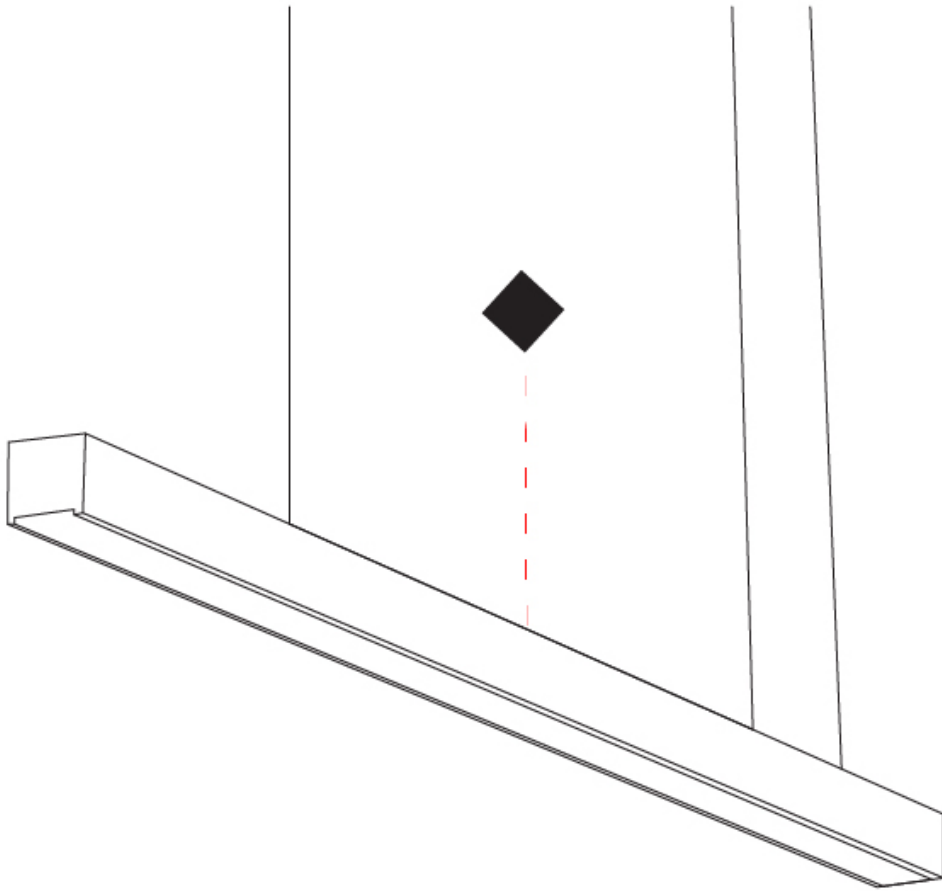

LED60 SUSPENSION

D71017-

PROJECT
TYPE
SPECIFIER
QUANTITY
DATE